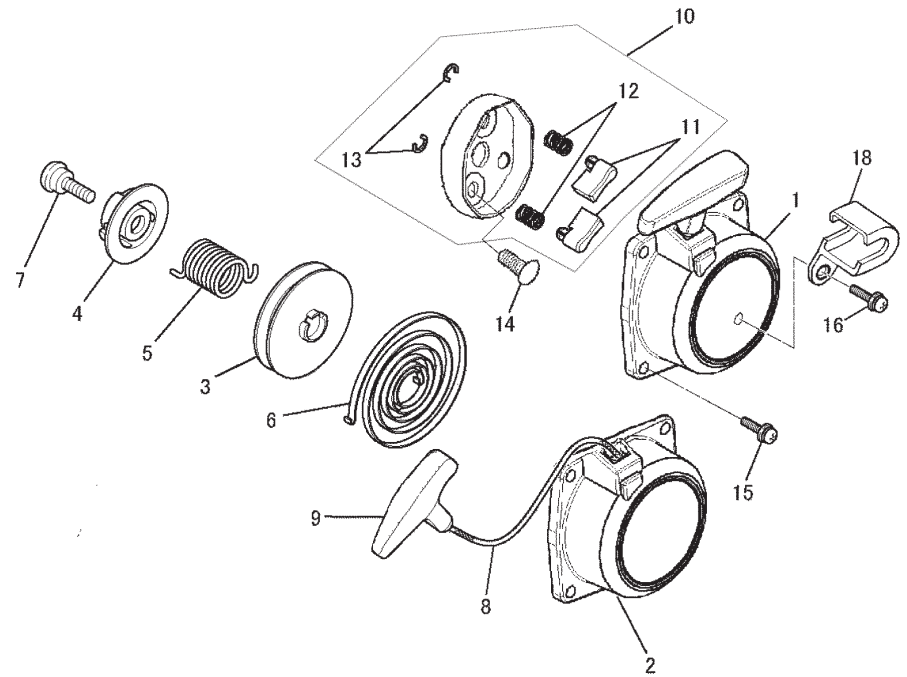

PHT3170M

TLE24VD-745

RECOIL STARTER SYSTEM

REF NO	PART NO	DESCRIPTION	QTY	NOTES
01	TLE24719	RECOIL-STARTER	1	
02	TLE24720	CASE-STARTER	1	
03	TLE24721	REEL	1	
04	TLE24722	CAM	1	
05	TLE24049-4	SPRING	1	
06	TLE24723	SPRING	1	
07	TLE24724	SCREW	1	
08	TLE24049-5	ROPE-STARTER	1	
09	TLE24049-6	KNOB	1	
10	TLE24725	PULLEY-STARTER	1	
11	TLE24725-1	RATCHET	2	
12	TLE24725-2	SPRING-RETURN	2	
13	TLE24725-3	SNAP-RING	2	
14	TLE24726	SCREW&WASHER	2	
15	TLE23025	SCREW & WASHER	3	
16	TLE24051	SCREW&WASHER	1	
18	TLE24727	HOLDER	1