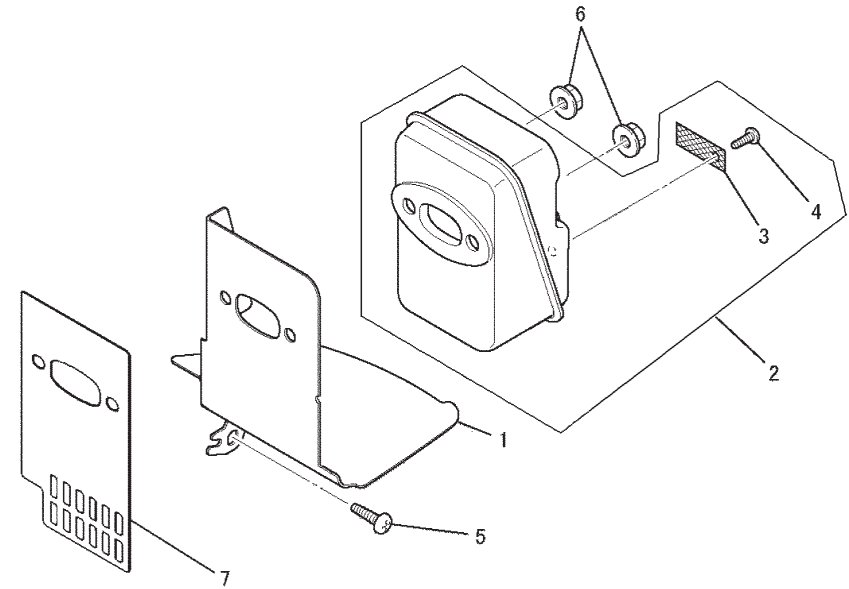

MUFFLER SYSTEM

REF NO	PART NO	DESCRIPTION	QTY	NOTES
01	TLE24715	GASKET,MUFFLER	1	
02	TLE24716	MUFFLER-ASSY	1	
03	TLE24043	SPARK-ARRESTER	1	
04	TLE23054	SCREW	1	
05	TLE24044	SCREW	1	
06	TLE24045	NUT-FLANGE	2	
07	TLE24717	GASKET-MUFFLER	1