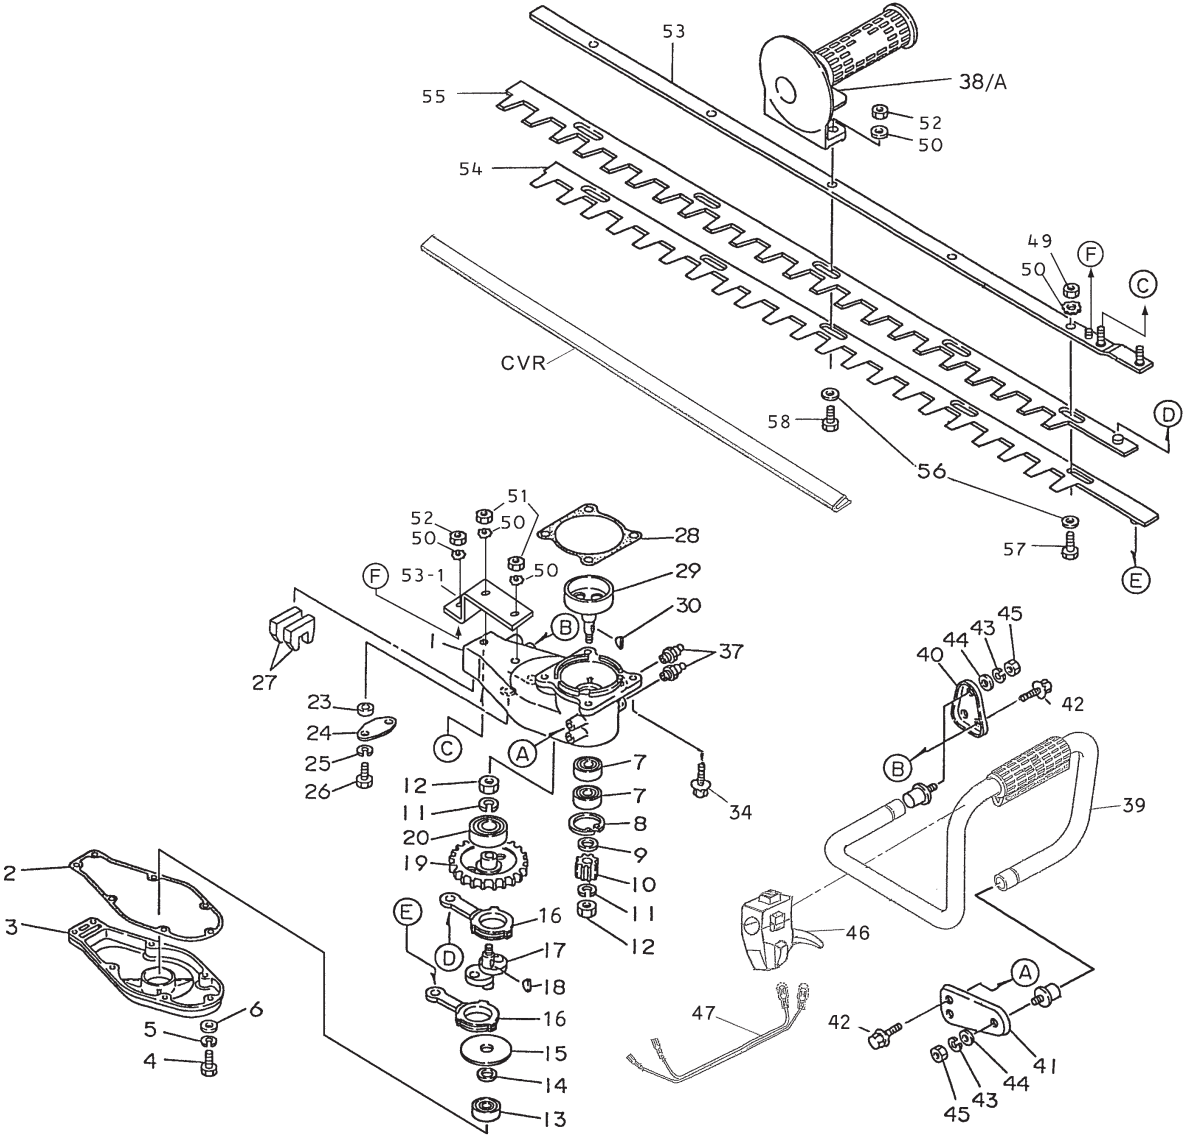

PHT3170M

TLE24VD-745

BODY

PHT3170M

TLE24VD-745

BODY

REF NO	PART NO	DESCRIPTION	QTY	NOTES
01	P30001	GEAR CASE	1	
02	P35002	PACKING-GEAR CASE	1	
03	P30003	COVER-GEAR CASE	1	
04	B05X22	BOLT 5X22	9	
05	SW005	WASHER-SPRING 5MM	7	
06	SFW005	WASHER 5MM	7	
07	P35007	BEARING (6001ZZ)	2	
08	P35008	RING-SNAP #28	1	
09	P35009	WASHER-PINION	1	
10	P35010	PINION	1	
11	SW008L	WASHER-SPRING-8L	2	
12	HN008L	NUT-8L	2	
13	PW23037	BEARING (6000)	1	
14	P35014	WASHER-BEARING	1	
15	P35015	SPACER-DISC	1	
16	P35016B	CAM ROD	2	
17	P30004	CAM SHAFT	1	
18	P30005	WOODRUFF KEY-3X13	1	
19	P35019	GEAR-REDUCTION	1	
20	P35020	BEARING (6003)	1	
23	P35023	COLLAR	2	
24	P35024	PLATE	1	
25	SW005	WASHER-SPRING 5MM	2	
26	B05X14	BOLT 5X14	2	
27	P35027	SEAL-GREASE A	2	
28	P35028	PACKING-CLUTCH CASE	1	
29	P30006	CLUTCH DRUM	1	
30	P30007	WOODRUFF KEY-3X10	1	
34	B05X14W	BOLT W/WASHERS 5X14	4	
37	P35037	NIPPLE-GREASE	2	

BODY

REF NO	PART NO	DESCRIPTION	QTY	NOTES
37A	P35035	PLUG-ZIRK FITTING	2	
38A	P30012	HANDLE-RIGHT (BLACK)	1	
39	P30009	LOOP HANDLE	1	
40	P35040	BRACKET-HANDLE FRONT	1	
41	P35041	BRACKET-HANDLE REAR	1	
42	B06X14W	BOLT W/WASHER 6X14	4	
43	SW006	WASHER-SPRING 6MM	2	
44	FW006	WASHER 6MM	2	
45	HN006	NUT 6MM	2	
46	P30010	THROTTLE LEVER 22	1	
47	P30011	HARNES-SWITCH	1	
49	P25051	NUT-JAM 1/4X28	4	
50	P25046	WASHER-SHOCKPROOF	9	
51	P25045	NUT 1/4X20	2	
52	P25054	NUT-CROWN 1/4X28	3	
53	P35053A	BACK UP BAR	1	
54	PHT-234	BLADE-LOWER	1	
55	PHT-235	BLADE-UPPER	1	
56	P25049	WASHER-BLADE (BLACK)	5	
57	P25048	BOLT-BLADE SHORT	4	
58	P25053B	BOLT-LONG (FULL THREAD)	1	
CVR	PHT-250	COVER-BLADE	1