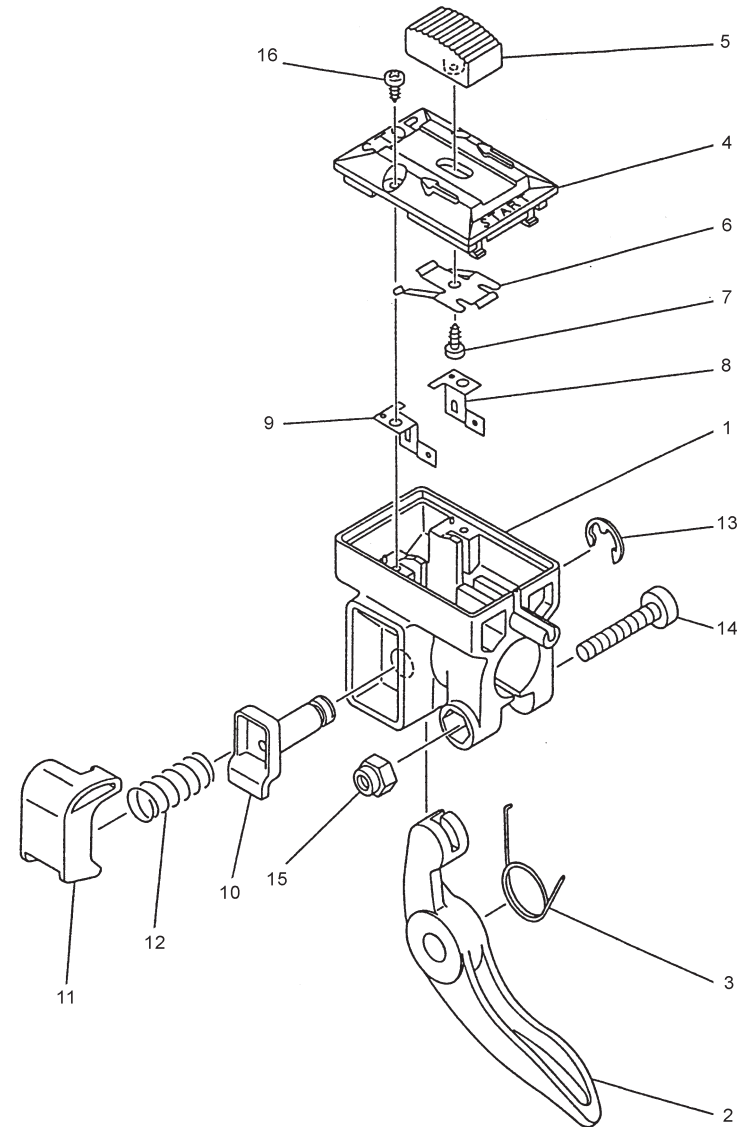

PHT3170M

TLE24VD-745

RECOIL STARTER SYSTEM

REF NO	PART NO	DESCRIPTION	QTY	NOTES
01	TLE24719	RECOIL-STARTER	1	
02	TLE24720	CASE-STARTER	1	
03	TLE24721	REEL	1	
04	TLE24722	CAM	1	
05	TLE24049-4	SPRING	1	
06	TLE24723	SPRING	1	
07	TLE24724	SCREW	1	
08	TLE24049-5	ROPE-STARTER	1	
09	TLE24049-6	KNOB	1	
10	TLE24725	PULLEY-STARTER	1	
11	TLE24725-1	RATCHET	2	
12	TLE24725-2	SPRING-RETURN	2	
13	TLE24725-3	SNAP-RING	2	
14	TLE24726	SCREW&WASHER	2	
15	TLE23025	SCREW & WASHER	3	
16	TLE24051	SCREW&WASHER	1	
18	TLE24727	HOLDER	1	

PHT3170M

TLE24VD-745

THROTTLE LEVER

REF NO	PART NO	DESCRIPTION	QTY	NOTES
	P30010	THROTTLE LEVER 22	1	
01	P30010-02	BODY-THROTTLE LEVER-LOWER	1	
02	PW24015-09	LEVER	1	
03	PW24015-13	SPRING-RETURN	1	
04	P30010-01	BODY-THROTTLE LEVER-UPPER	1	
05	PW24015-02	SWITCH	1	
06	PW24015-04	SPRING	1	
07	PW24015-05	SCREW 3X8	1	
08	PW24015-06	PLATE-GROUND R	1	
09	PW24015-07	PLATE-GROUND L	1	
10	PW24015-10	SHAFT	1	
11	PW24015-12	STOPPER	1	
12	PW24015-11	SPRING	1	
13	PW24015-14	E-RING	1	
14	S05X25	SCREW 5X25	1	
15	PW24015-16	NUT-NYLON	1	
16	PW24015-05	SCREW 3X8	1	

BODY

REF NO	PART NO	DESCRIPTION	QTY	NOTES
37A	P35035	PLUG-ZIRK FITTING	2	
38A	P30012	HANDLE-RIGHT (BLACK)	1	
39	P30009	LOOP HANDLE	1	
40	P35040	BRACKET-HANDLE FRONT	1	
41	P35041	BRACKET-HANDLE REAR	1	
42	B06X14W	BOLT W/WASHER 6X14	4	
43	SW006	WASHER-SPRING 6MM	2	
44	FW006	WASHER 6MM	2	
45	HN006	NUT 6MM	2	
46	P30010	THROTTLE LEVER 22	1	
47	P30011	HARNES-SWITCH	1	
49	P25051	NUT-JAM 1/4X28	4	
50	P25046	WASHER-SHOCKPROOF	9	
51	P25045	NUT 1/4X20	2	
52	P25054	NUT-CROWN 1/4X28	3	
53	P35053A	BACK UP BAR	1	
54	PHT-234	BLADE-LOWER	1	
55	PHT-235	BLADE-UPPER	1	
56	P25049	WASHER-BLADE (BLACK)	5	
57	P25048	BOLT-BLADE SHORT	4	
58	P25053B	BOLT-LONG (FULL THREAD)	1	
CVR	PHT-250	COVER-BLADE	1	