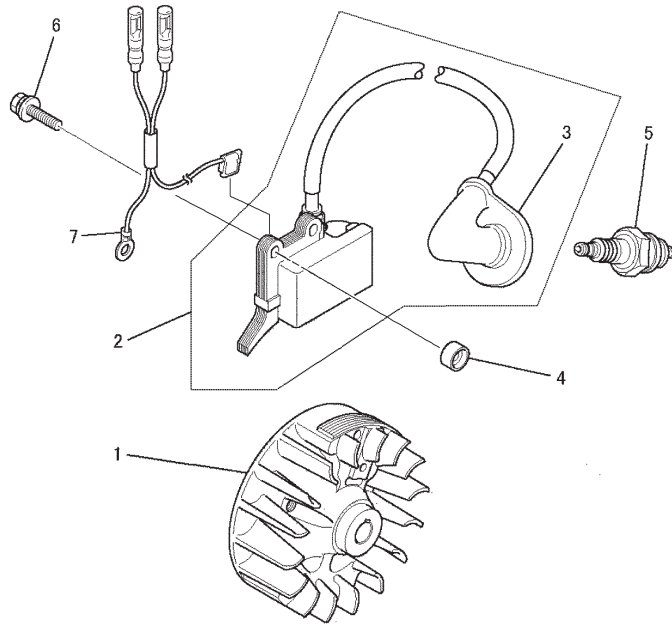

PHT3170M

TLE24VD-745

FLYWHEEL MAGNETO SYSTEM

REF NO	PART NO	DESCRIPTION	QTY	NOTES
01	TLE24709	ROTOR	1	
02	TLE24710	COIL-IGNITION	1	
03	TLE24029	CAP-PLUG	1	
04	TLE24711	WASHER	2	
05	BPMR8Y	NGK SPARK PLUG	1	
06	TLE24031	BOLT&WASHER	2	
07	TLE24032	WIRE-LEAD	1