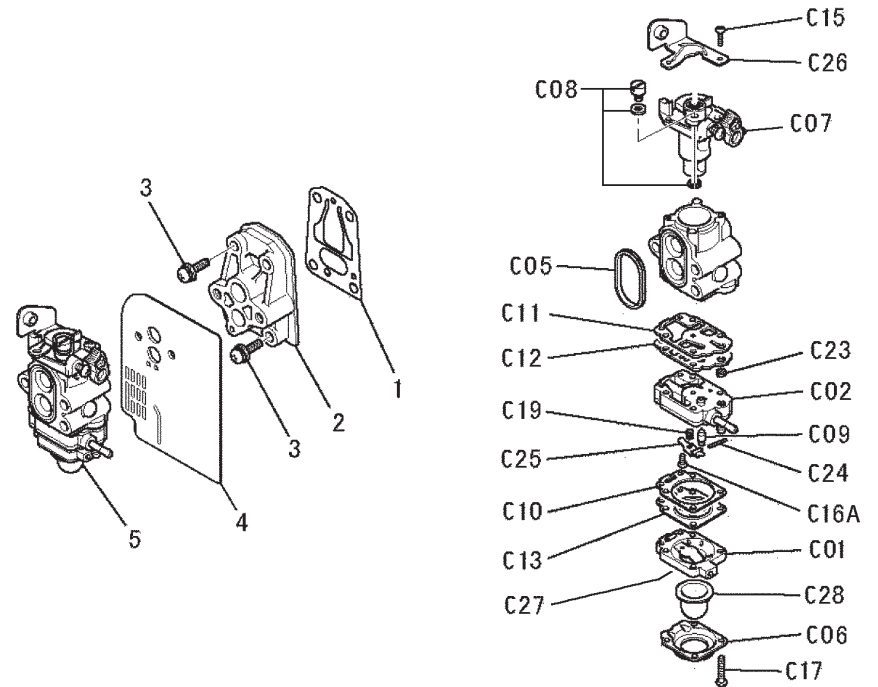

CARBURETOR SYSTEM

REF NO	PART NO	DESCRIPTION	QTY	NOTES
01	TLE24033	GASKET-INSULATOR	1	
02	TLE24034	INSULATOR	1	
03	TLE23044	SCREW & WASHER	4	
04	TLE24712	GASKET	1	
05	TLE24VC00-M	CARBURETOR ASSY	1	
C01	TF22C01	BODY ASSY-AIR PURGE	1	
C02	TF22C02	BODY ASSY-PUMP	1	
C05	TH26C05Z	O-RING	1	
C06	TF22C05	COVER-PRIMER PUMP	1	
C07	TLE24VC07M	VALVE ASSY-THROTTLE	1	
C08	TF22C07	SWIVEL ASSY	1	
C09	TF22C08	VALVE-INLET NEEDLE	1	
C10	TF22C10	GASKET-METERING DIAPHRAGM	1	
C11	TEX54C11XA	GASKET-PUMP	1	
C12	TF22C13	DIAPHRAGM-PUMP	1	
C13	TJ27C13V	DIAPHRAGM ASSY-METERING	1	
C15	TF22C19	SCREW-COLLAR THROTTLE	2	
C16A	TF22C20	SCREW-METERING LEVER PIN	1	
C17	TF22C18	SCREW-COVER	4	
C19	TF22C21	SPRING-METERING LEVER	1	
C23	TF22C23	SCREEN-FUEL INLET	1	
C24	TF22C24	PIN-METERING LEVER	1	
C25	TF22C26	LEVER-METERING	1	
C26	TF22C27	BRACKET-CABLE	1	
C27	TF22C28	VALVE-CHECK	1	
C28	TF22C29	PRIMER-BULB	1	
CRK	TJ27V-CRK	CRK	1	

CRANKCASE SYSTEM

REF NO	PART NO	DESCRIPTION	QTY	NOTES
01	TLE24701	CASE-DRIVE	1	
02	TLE24702	CASE-STARTER	1	
03	TLE24703	BEARING-BALL	2	
04	TLE23004	OIL SEAL	2	
05	TLE23005	PIN-DOWEL	2	
06	TLE23006	SCREW & WASHER	2	
07	TLE24005	GUIDE	1	
08	TLE24006	GUIDE	1	
09	TLE24016	SCREW	2	
10	TLE24704	CASE-FAN	1	
11	TLE24009	SCREW	4	
12	TLE24010	COVER	1	
13	TLE24705	COVER	1	

BODY

REF NO	PART NO	DESCRIPTION	QTY	NOTES
37A	P35035	PLUG-ZIRK FITTING	2	
38A	P30012	HANDLE-RIGHT (BLACK)	1	
39	P30009	LOOP HANDLE	1	
40	P35040	BRACKET-HANDLE FRONT	1	
41	P35041	BRACKET-HANDLE REAR	1	
42	B06X14W	BOLT W/WASHER 6X14	4	
43	SW006	WASHER-SPRING 6MM	2	
44	FW006	WASHER 6MM	2	
45	HN006	NUT 6MM	2	
46	P30010	THROTTLE LEVER 22	1	
47	P30011	HARNES-SWITCH	1	
49	P25051	NUT-JAM 1/4X28	4	
50	P25046	WASHER-SHOCKPROOF	9	
51	P25045	NUT 1/4X20	2	
52	P25054	NUT-CROWN 1/4X28	3	
53	P35053A	BACK UP BAR	1	
54	PHT-234	BLADE-LOWER	1	
55	PHT-235	BLADE-UPPER	1	
56	P25049	WASHER-BLADE (BLACK)	5	
57	P25048	BOLT-BLADE SHORT	4	
58	P25053B	BOLT-LONG (FULL THREAD)	1	
CVR	PHT-250	COVER-BLADE	1	