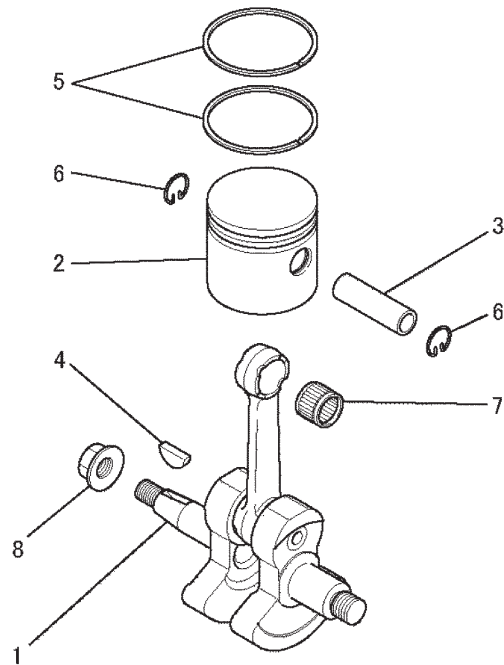

PHT3170M

TLE24VD-745

CRANKSHAFT & PISTON SYSTEM

REF NO	PART NO	DESCRIPTION	QTY	NOTES
01	TLE24708	CRANKSHAFT-ASSY	1	
02	TLE24022	PISTON	1	
03	TLE23029	PIN-PISTON	1	
04	TLE24023	KEY-WOODRUFF	1	
05	TLE24024	PISTON RING SET	1	
06	TLE23031	CLIP-PISTON PIN	2	
07	TLE24025	BEARING-NEEDLE	1	
08	TLE23033	NUT-CONICAL SPG	1