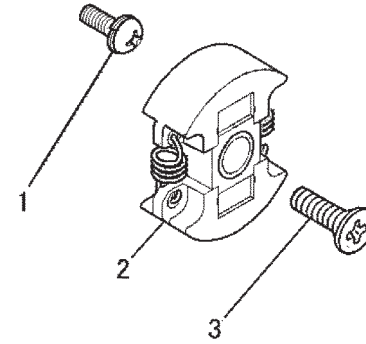

CARBURETOR SYSTEM

REF NO	PART NO	DESCRIPTION	QTY	NOTES
01	TLE24033	GASKET-INSULATOR	1	
02	TLE24034	INSULATOR	1	
03	TLE23044	SCREW & WASHER	4	
04	TLE24712	GASKET	1	
05	TLE24VC00-M	CARBURETOR ASSY	1	
C01	TF22C01	BODY ASSY-AIR PURGE	1	
C02	TF22C02	BODY ASSY-PUMP	1	
C05	TH26C05Z	O-RING	1	
C06	TF22C05	COVER-PRIMER PUMP	1	
C07	TLE24VC07M	VALVE ASSY-THROTTLE	1	
C08	TF22C07	SWIVEL ASSY	1	
C09	TF22C08	VALVE-INLET NEEDLE	1	
C10	TF22C10	GASKET-METERING DIAPHRAGM	1	
C11	TEX54C11XA	GASKET-PUMP	1	
C12	TF22C13	DIAPHRAGM-PUMP	1	
C13	TJ27C13V	DIAPHRAGM ASSY-METERING	1	
C15	TF22C19	SCREW-COLLAR THROTTLE	2	
C16A	TF22C20	SCREW-METERING LEVER PIN	1	
C17	TF22C18	SCREW-COVER	4	
C19	TF22C21	SPRING-METERING LEVER	1	
C23	TF22C23	SCREEN-FUEL INLET	1	
C24	TF22C24	PIN-METERING LEVER	1	
C25	TF22C26	LEVER-METERING	1	
C26	TF22C27	BRACKET-CABLE	1	
C27	TF22C28	VALVE-CHECK	1	
C28	TF22C29	PRIMER-BULB	1	
CRK	TJ27V-CRK	CRK	1	

PHT3170M

TLE24VD-745

CLUTCH SYSTEM

REF NO	PART NO	DESCRIPTION	QTY	NOTES
01	TLE24718	SCREW&WASHER	4	
02	TF22174	CLUTCH-ASSY	1	
03	TF22173	SCREW-CLUTCH	1	

CONTROL SYSTEM

REF NO	PART NO	DESCRIPTION	QTY	NOTES
01	TLE24740	WIRE-THROTTLE	1	

BODY

REF NO	PART NO	DESCRIPTION	QTY	NOTES
37A	P35035	PLUG-ZIRK FITTING	2	
38A	P30012	HANDLE-RIGHT (BLACK)	1	
39	P30009	LOOP HANDLE	1	
40	P35040	BRACKET-HANDLE FRONT	1	
41	P35041	BRACKET-HANDLE REAR	1	
42	B06X14W	BOLT W/WASHER 6X14	4	
43	SW006	WASHER-SPRING 6MM	2	
44	FW006	WASHER 6MM	2	
45	HN006	NUT 6MM	2	
46	P30010	THROTTLE LEVER 22	1	
47	P30011	HARNES-SWITCH	1	
49	P25051	NUT-JAM 1/4X28	4	
50	P25046	WASHER-SHOCKPROOF	9	
51	P25045	NUT 1/4X20	2	
52	P25054	NUT-CROWN 1/4X28	3	
53	P35053A	BACK UP BAR	1	
54	PHT-234	BLADE-LOWER	1	
55	PHT-235	BLADE-UPPER	1	
56	P25049	WASHER-BLADE (BLACK)	5	
57	P25048	BOLT-BLADE SHORT	4	
58	P25053B	BOLT-LONG (FULL THREAD)	1	
CVR	PHT-250	COVER-BLADE	1	