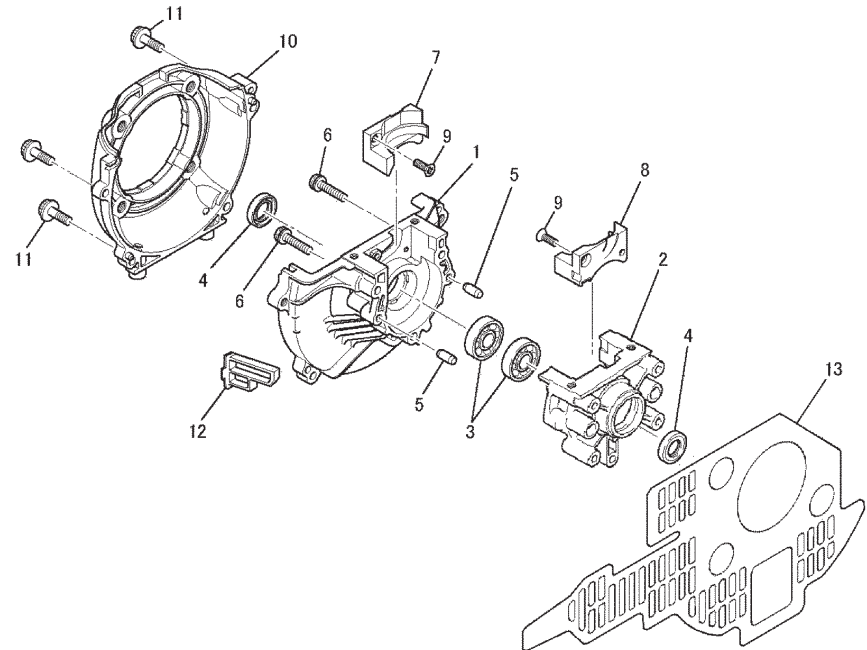

CARBURETOR SYSTEM

REF NO	PART NO	DESCRIPTION	QTY	NOTES
01	TLE24033	GASKET-INSULATOR	1	
02	TLE24034	INSULATOR	1	
03	TLE23044	SCREW & WASHER	4	
04	TLE24712	GASKET	1	
05	TLE24VC00-M	CARBURETOR ASSY	1	
C01	TF22C01	BODY ASSY-AIR PURGE	1	
C02	TF22C02	BODY ASSY-PUMP	1	
C05	TH26C05Z	O-RING	1	
C06	TF22C05	COVER-PRIMER PUMP	1	
C07	TLE24VC07M	VALVE ASSY-THROTTLE	1	
C08	TF22C07	SWIVEL ASSY	1	
C09	TF22C08	VALVE-INLET NEEDLE	1	
C10	TF22C10	GASKET-METERING DIAPHRAGM	1	
C11	TEX54C11XA	GASKET-PUMP	1	
C12	TF22C13	DIAPHRAGM-PUMP	1	
C13	TJ27C13V	DIAPHRAGM ASSY-METERING	1	
C15	TF22C19	SCREW-COLLAR THROTTLE	2	
C16A	TF22C20	SCREW-METERING LEVER PIN	1	
C17	TF22C18	SCREW-COVER	4	
C19	TF22C21	SPRING-METERING LEVER	1	
C23	TF22C23	SCREEN-FUEL INLET	1	
C24	TF22C24	PIN-METERING LEVER	1	
C25	TF22C26	LEVER-METERING	1	
C26	TF22C27	BRACKET-CABLE	1	
C27	TF22C28	VALVE-CHECK	1	
C28	TF22C29	PRIMER-BULB	1	
CRK	TJ27V-CRK	CRK	1	

PHT3170M

TLE24VD-745

CLUTCH SYSTEM

REF NO	PART NO	DESCRIPTION	QTY	NOTES
01	TLE24718	SCREW&WASHER	4	
02	TF22174	CLUTCH-ASSY	1	
03	TF22173	SCREW-CLUTCH	1	

CONTROL SYSTEM

REF NO	PART NO	DESCRIPTION	QTY	NOTES
01	TLE24740	WIRE-THROTTLE	1	

CRANKCASE SYSTEM

REF NO	PART NO	DESCRIPTION	QTY	NOTES
01	TLE24701	CASE-DRIVE	1	
02	TLE24702	CASE-STARTER	1	
03	TLE24703	BEARING-BALL	2	
04	TLE23004	OIL SEAL	2	
05	TLE23005	PIN-DOWEL	2	
06	TLE23006	SCREW & WASHER	2	
07	TLE24005	GUIDE	1	
08	TLE24006	GUIDE	1	
09	TLE24016	SCREW	2	
10	TLE24704	CASE-FAN	1	
11	TLE24009	SCREW	4	
12	TLE24010	COVER	1	
13	TLE24705	COVER	1	

PHT3170M

TLE24VD-745

CRANKSHAFT & PISTON SYSTEM

REF NO	PART NO	DESCRIPTION	QTY	NOTES
01	TLE24708	CRANKSHAFT-ASSY	1	
02	TLE24022	PISTON	1	
03	TLE23029	PIN-PISTON	1	
04	TLE24023	KEY-WOODRUFF	1	
05	TLE24024	PISTON RING SET	1	
06	TLE23031	CLIP-PISTON PIN	2	
07	TLE24025	BEARING-NEEDLE	1	
08	TLE23033	NUT-CONICAL SPG	1	