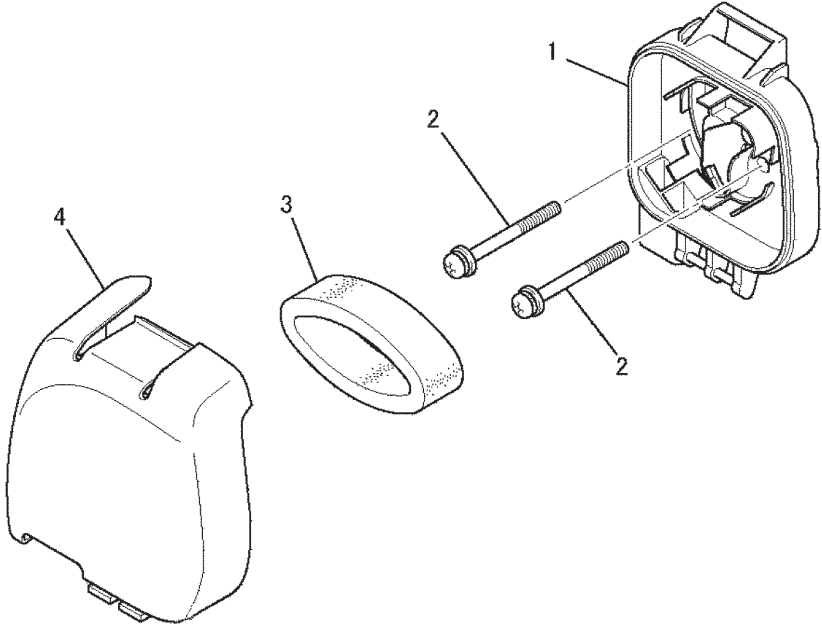

PHT3170M

TLE24VD-745

AIR CLEANER SYSTEM

REF NO	PART NO	DESCRIPTION	QTY	NOTES
01	TLE24713	CLEANER,CASE,ASSY	1	
02	TLE24037	SCREW&WASHER	2	
03	TLE23048	ELEMENT-CLEANER	1	
04	TLE24714	COVER-CLEANER	1