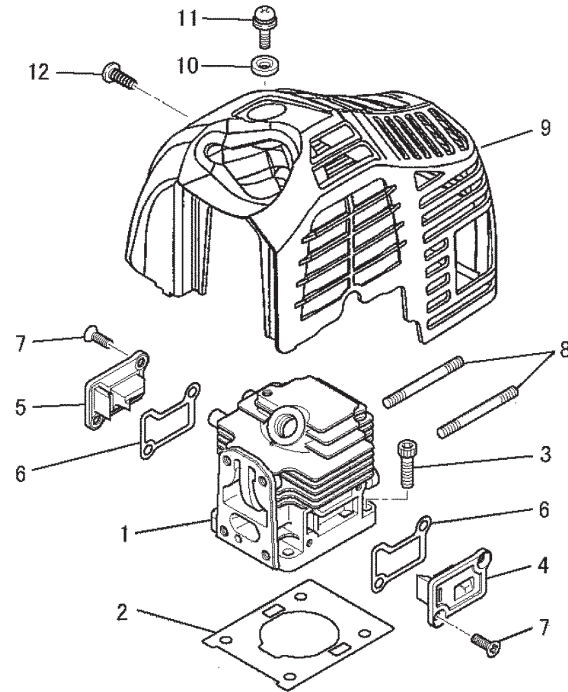

CARBURETOR SYSTEM

REF NO	PART NO	DESCRIPTION	QTY	NOTES
01	TLE24033	GASKET-INSULATOR	1	
02	TLE24034	INSULATOR	1	
03	TLE23044	SCREW & WASHER	4	
04	TLE24712	GASKET	1	
05	TLE24VC00-M	CARBURETOR ASSY	1	
C01	TF22C01	BODY ASSY-AIR PURGE	1	
C02	TF22C02	BODY ASSY-PUMP	1	
C05	TH26C05Z	O-RING	1	
C06	TF22C05	COVER-PRIMER PUMP	1	
C07	TLE24VC07M	VALVE ASSY-THROTTLE	1	
C08	TF22C07	SWIVEL ASSY	1	
C09	TF22C08	VALVE-INLET NEEDLE	1	
C10	TF22C10	GASKET-METERING DIAPHRAGM	1	
C11	TEX54C11XA	GASKET-PUMP	1	
C12	TF22C13	DIAPHRAGM-PUMP	1	
C13	TJ27C13V	DIAPHRAGM ASSY-METERING	1	
C15	TF22C19	SCREW-COLLAR THROTTLE	2	
C16A	TF22C20	SCREW-METERING LEVER PIN	1	
C17	TF22C18	SCREW-COVER	4	
C19	TF22C21	SPRING-METERING LEVER	1	
C23	TF22C23	SCREEN-FUEL INLET	1	
C24	TF22C24	PIN-METERING LEVER	1	
C25	TF22C26	LEVER-METERING	1	
C26	TF22C27	BRACKET-CABLE	1	
C27	TF22C28	VALVE-CHECK	1	
C28	TF22C29	PRIMER-BULB	1	
CRK	TJ27V-CRK	CRK	1	

CRANKCASE SYSTEM

REF NO	PART NO	DESCRIPTION	QTY	NOTES
01	TLE24701	CASE-DRIVE	1	
02	TLE24702	CASE-STARTER	1	
03	TLE24703	BEARING-BALL	2	
04	TLE23004	OIL SEAL	2	
05	TLE23005	PIN-DOWEL	2	
06	TLE23006	SCREW & WASHER	2	
07	TLE24005	GUIDE	1	
08	TLE24006	GUIDE	1	
09	TLE24016	SCREW	2	
10	TLE24704	CASE-FAN	1	
11	TLE24009	SCREW	4	
12	TLE24010	COVER	1	
13	TLE24705	COVER	1	

PHT3170M

TLE24VD-745

CRANKSHAFT & PISTON SYSTEM

REF NO	PART NO	DESCRIPTION	QTY	NOTES
01	TLE24708	CRANKSHAFT-ASSY	1	
02	TLE24022	PISTON	1	
03	TLE23029	PIN-PISTON	1	
04	TLE24023	KEY-WOODRUFF	1	
05	TLE24024	PISTON RING SET	1	
06	TLE23031	CLIP-PISTON PIN	2	
07	TLE24025	BEARING-NEEDLE	1	
08	TLE23033	NUT-CONICAL SPG	1	