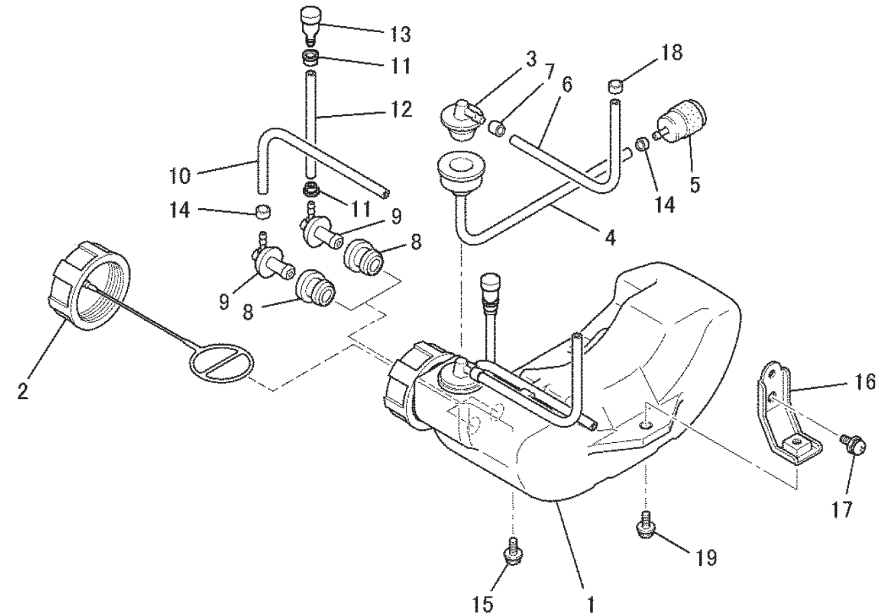

PHT3170M

TLE24VD-745

FUEL TANK SYSTEM

REF NO	PART NO	DESCRIPTION	QTY	NOTES
01	TLE24728	FUEL-TANK_ASSY	1	
02	TLE24729	TANK-CAP_ASSY	1	
03	TLE24730	JOINT	1	
04	TLE24731	HOSE-SUCTION	1	
05	TF22C30X	FILTER-FUEL	1	
06	TLE24732	TUBE-FUEL	1	
07	TLE24733	BUSH	1	
08	TLE24734	PLUG	2	
09	TLE24735	JOINT	2	
10	TLE24736	TUBE-FUEL	1	
11	TLE23094	CLIP	2	
12	TLE24737	HOSE-FUEL	1	
13	TLE23093	VALVE-BREATHER	1	
14	TLE23073	CLAMP	2	
15	TLE24060	TAP-SCREW	2	
16	TLE24738	BRACKET-TANK	1	
17	TLE24739	SCREW&WASHER	1	
18	TLE23073	CLAMP	1	
19	TLE23077	SCREW & WASHER	1