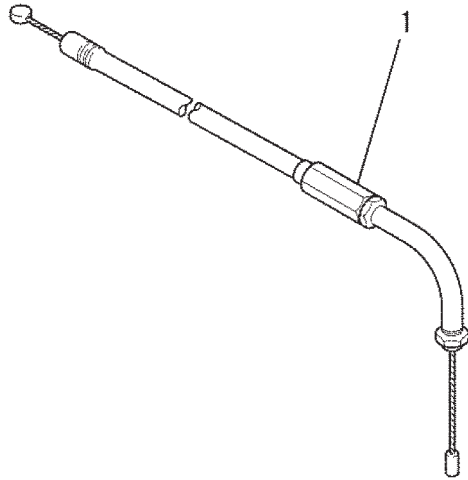

CARBURETOR SYSTEM

REF NO	PART NO	DESCRIPTION	QTY	NOTES
01	TLE24033	GASKET-INSULATOR	1	
02	TLE24034	INSULATOR	1	
03	TLE23044	SCREW & WASHER	4	
04	TLE24712	GASKET	1	
05	TLE24VC00-M	CARBURETOR ASSY	1	
C01	TF22C01	BODY ASSY-AIR PURGE	1	
C02	TF22C02	BODY ASSY-PUMP	1	
C05	TH26C05Z	O-RING	1	
C06	TF22C05	COVER-PRIMER PUMP	1	
C07	TLE24VC07M	VALVE ASSY-THROTTLE	1	
C08	TF22C07	SWIVEL ASSY	1	
C09	TF22C08	VALVE-INLET NEEDLE	1	
C10	TF22C10	GASKET-METERING DIAPHRAGM	1	
C11	TEX54C11XA	GASKET-PUMP	1	
C12	TF22C13	DIAPHRAGM-PUMP	1	
C13	TJ27C13V	DIAPHRAGM ASSY-METERING	1	
C15	TF22C19	SCREW-COLLAR THROTTLE	2	
C16A	TF22C20	SCREW-METERING LEVER PIN	1	
C17	TF22C18	SCREW-COVER	4	
C19	TF22C21	SPRING-METERING LEVER	1	
C23	TF22C23	SCREEN-FUEL INLET	1	
C24	TF22C24	PIN-METERING LEVER	1	
C25	TF22C26	LEVER-METERING	1	
C26	TF22C27	BRACKET-CABLE	1	
C27	TF22C28	VALVE-CHECK	1	
C28	TF22C29	PRIMER-BULB	1	
CRK	TJ27V-CRK	CRK	1	

PHT3170M

TLE24VD-745

CLUTCH SYSTEM

REF NO	PART NO	DESCRIPTION	QTY	NOTES
01	TLE24718	SCREW&WASHER	4	
02	TF22174	CLUTCH-ASSY	1	
03	TF22173	SCREW-CLUTCH	1	

CONTROL SYSTEM

REF NO	PART NO	DESCRIPTION	QTY	NOTES
01	TLE24740	WIRE-THROTTLE	1	

BODY

REF NO	PART NO	DESCRIPTION	QTY	NOTES
37A	P35035	PLUG-ZIRK FITTING	2	
38A	P30012	HANDLE-RIGHT (BLACK)	1	
39	P30009	LOOP HANDLE	1	
40	P35040	BRACKET-HANDLE FRONT	1	
41	P35041	BRACKET-HANDLE REAR	1	
42	B06X14W	BOLT W/WASHER 6X14	4	
43	SW006	WASHER-SPRING 6MM	2	
44	FW006	WASHER 6MM	2	
45	HN006	NUT 6MM	2	
46	P30010	THROTTLE LEVER 22	1	
47	P30011	HARNES-SWITCH	1	
49	P25051	NUT-JAM 1/4X28	4	
50	P25046	WASHER-SHOCKPROOF	9	
51	P25045	NUT 1/4X20	2	
52	P25054	NUT-CROWN 1/4X28	3	
53	P35053A	BACK UP BAR	1	
54	PHT-234	BLADE-LOWER	1	
55	PHT-235	BLADE-UPPER	1	
56	P25049	WASHER-BLADE (BLACK)	5	
57	P25048	BOLT-BLADE SHORT	4	
58	P25053B	BOLT-LONG (FULL THREAD)	1	
CVR	PHT-250	COVER-BLADE	1	